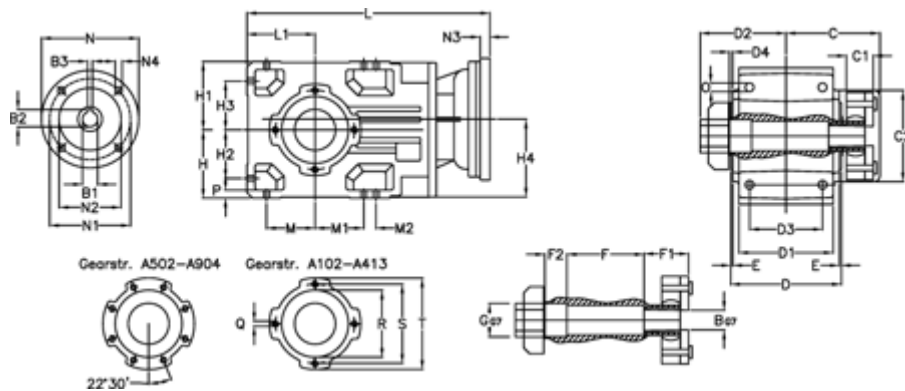

Article number: 296003511696320
 Description: Bevel helical gearbox
 A353QF35-116,9-P63B5

Measures

B = 35	D1 = 166	F2 = 53	L = 417.0	N3 = 4
B1 = 11	D2 = 80	G = 42	L1 = 100	N4 = M8x19
B2 = 12.8	D3 = 135	GA = 43	M = 73.0	O = 12.0
B3 = 4	d4 = 5.0	H = 100	M1 = 73.0	P = 11
C = 70.0	Description = A353 QF-xx P63 B5	H1 = 100	M2 = 11	Q = M10x17
C1 = 24	E = 3.5	H2 = 73.0	N = 140	R = 110
C2 = 90.0	F = 12.0	H3 = 73.0	N1 = 115	S = 130
D = 173	F1 = 48.0	H4 = 114.0	N2 = 95	T = 150